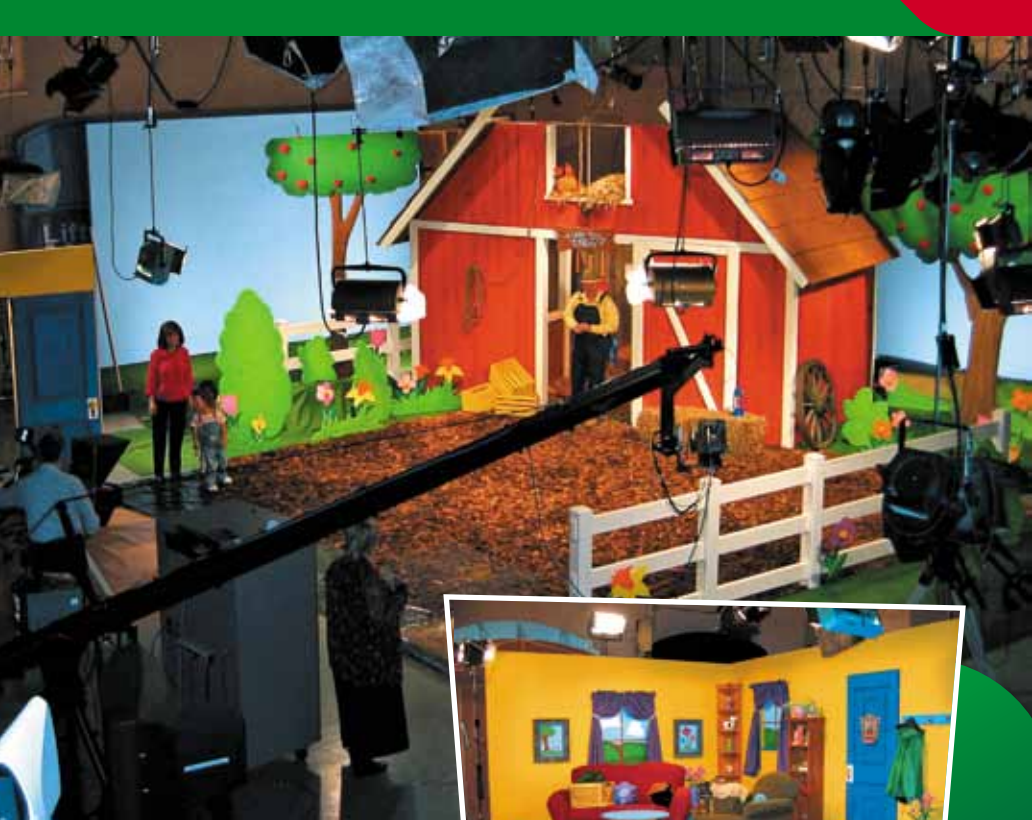

Above: Taping *Tiny Tots* is a big production!  
Inset: The colorful house set is fun and inviting.

make an edit. Our “farmer” asked Linda what an “edit” was, but before she could answer, Noah looked up at him, rolled his eyes, and said, “It ain’t good!”